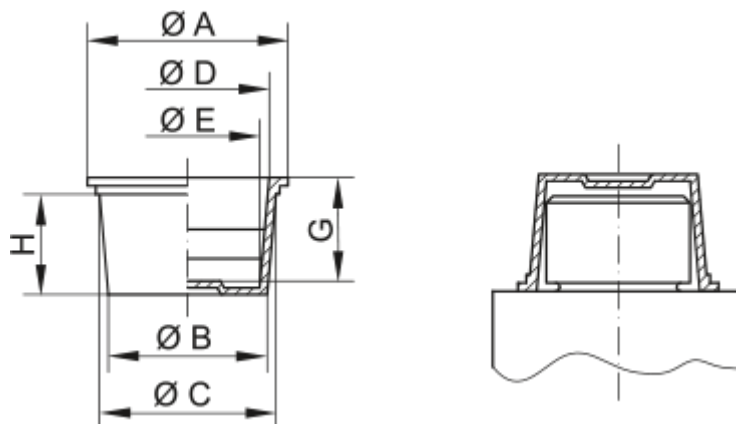

Article number: 59GPN610U9

Description: KLEE Universal plugs GPN 610 U - (\varnothing 12-14,1/ \varnothing 12,5-10,4)

Measures

A = 18

B = 12

C = 14.1

D = 12.5

E = 10.4